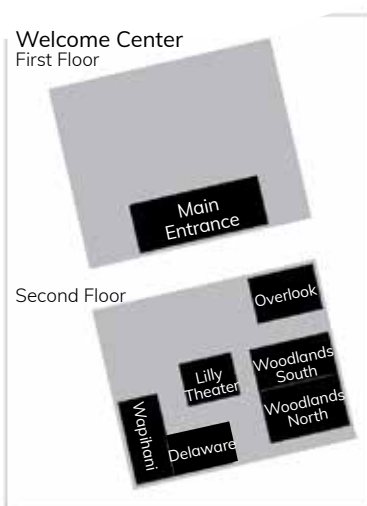

When you host your event at Conner Prairie, you're supporting our mission to create a unique historical place that inspires curiosity and fosters learning by providing engaging and individualized experiences for everyone.

For more information, visit:
connerprairie.org/plan/host-an-event

CONNER PRAIRIE

STEP INTO THE STORY

13400 Allisonville Road | Fishers, IN 46038
connerprairie.org | Connect with us! [f](#) [t](#) [@](#) [v](#) [in](#)